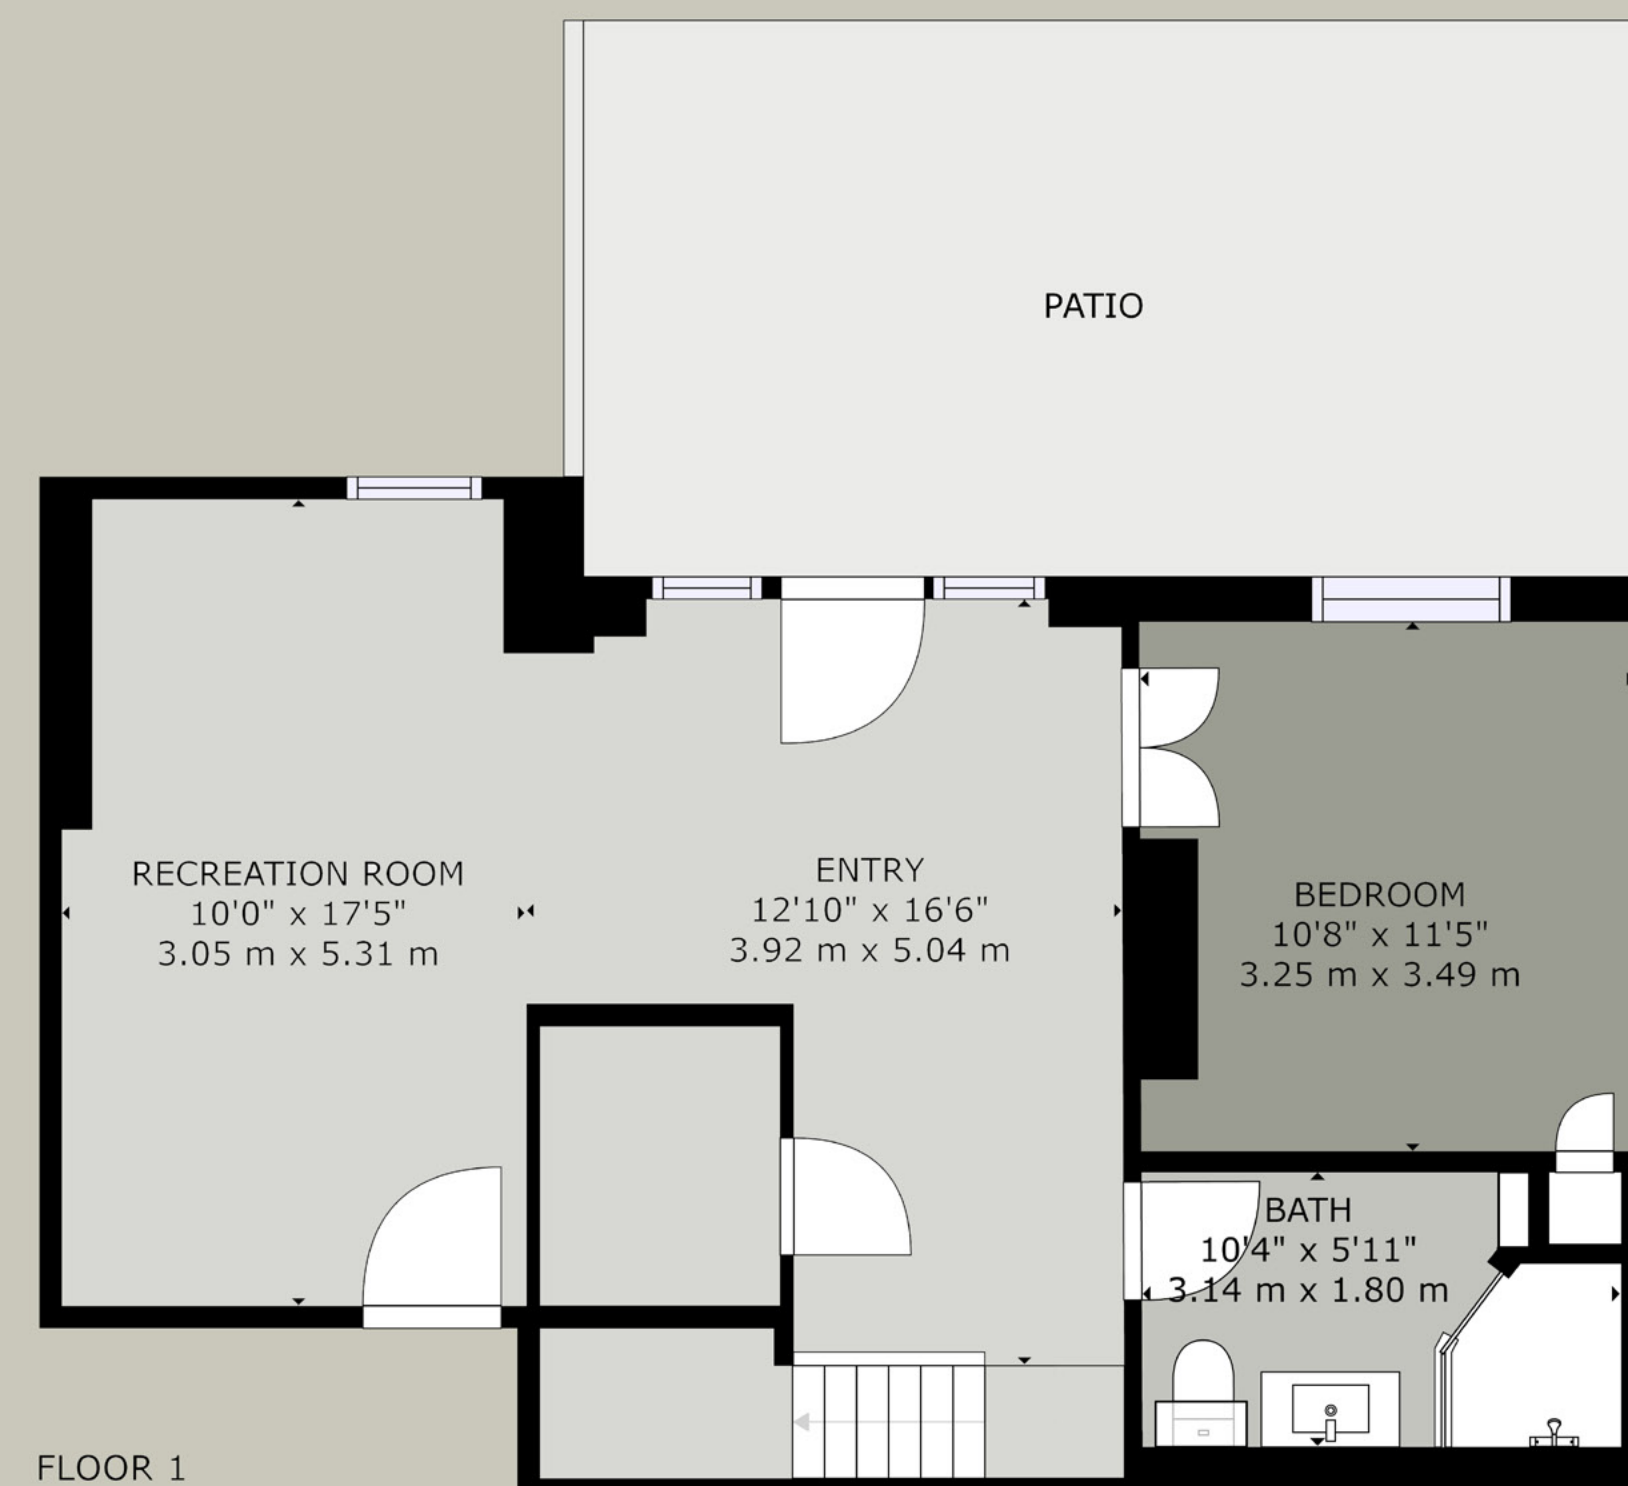

THE LILLIE K. TEAM

PROPERTY NAME

Ives Farm

LOCATION

Claverack, New York

TOTAL APPROXIMATE LIVING SPACE

2,610 sq ft | 242.5 m²

for showings, email info@lilliekteam.com

FLOOR 2

FLOOR 3

FLOOR 1