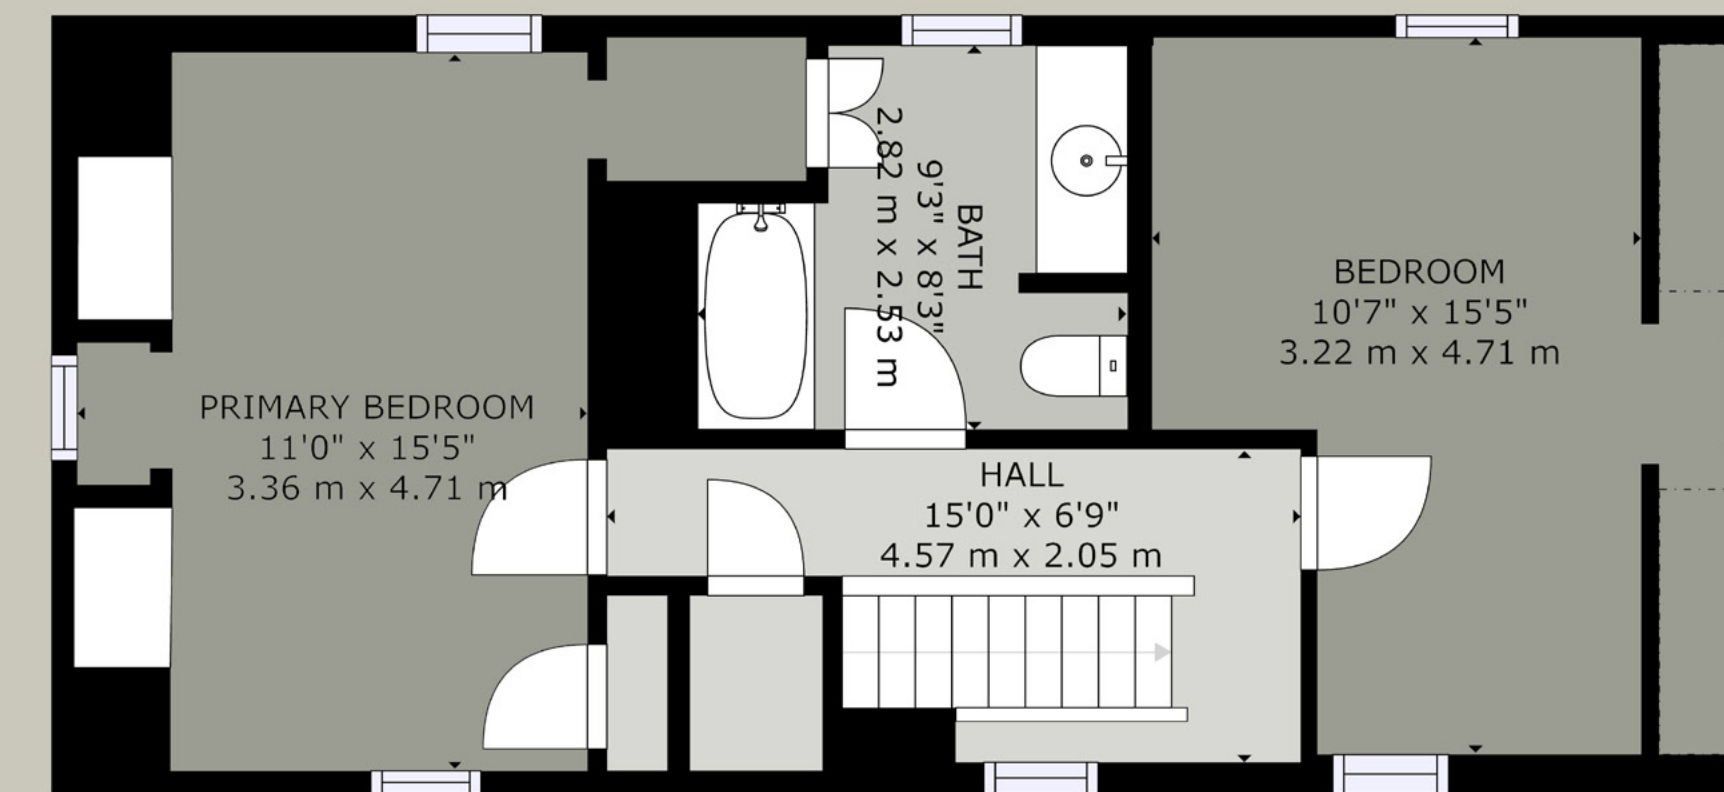

THE LILLIE K. TEAM

PROPERTY NAME

Ives Farm

LOCATION

Claverack, New York

TOTAL APPROXIMATE LIVING SPACE

2,610 sq ft | 242.5 m²

for showings, email info@lilliekteam.com

FLOOR 2

FLOOR 3

FLOOR 1