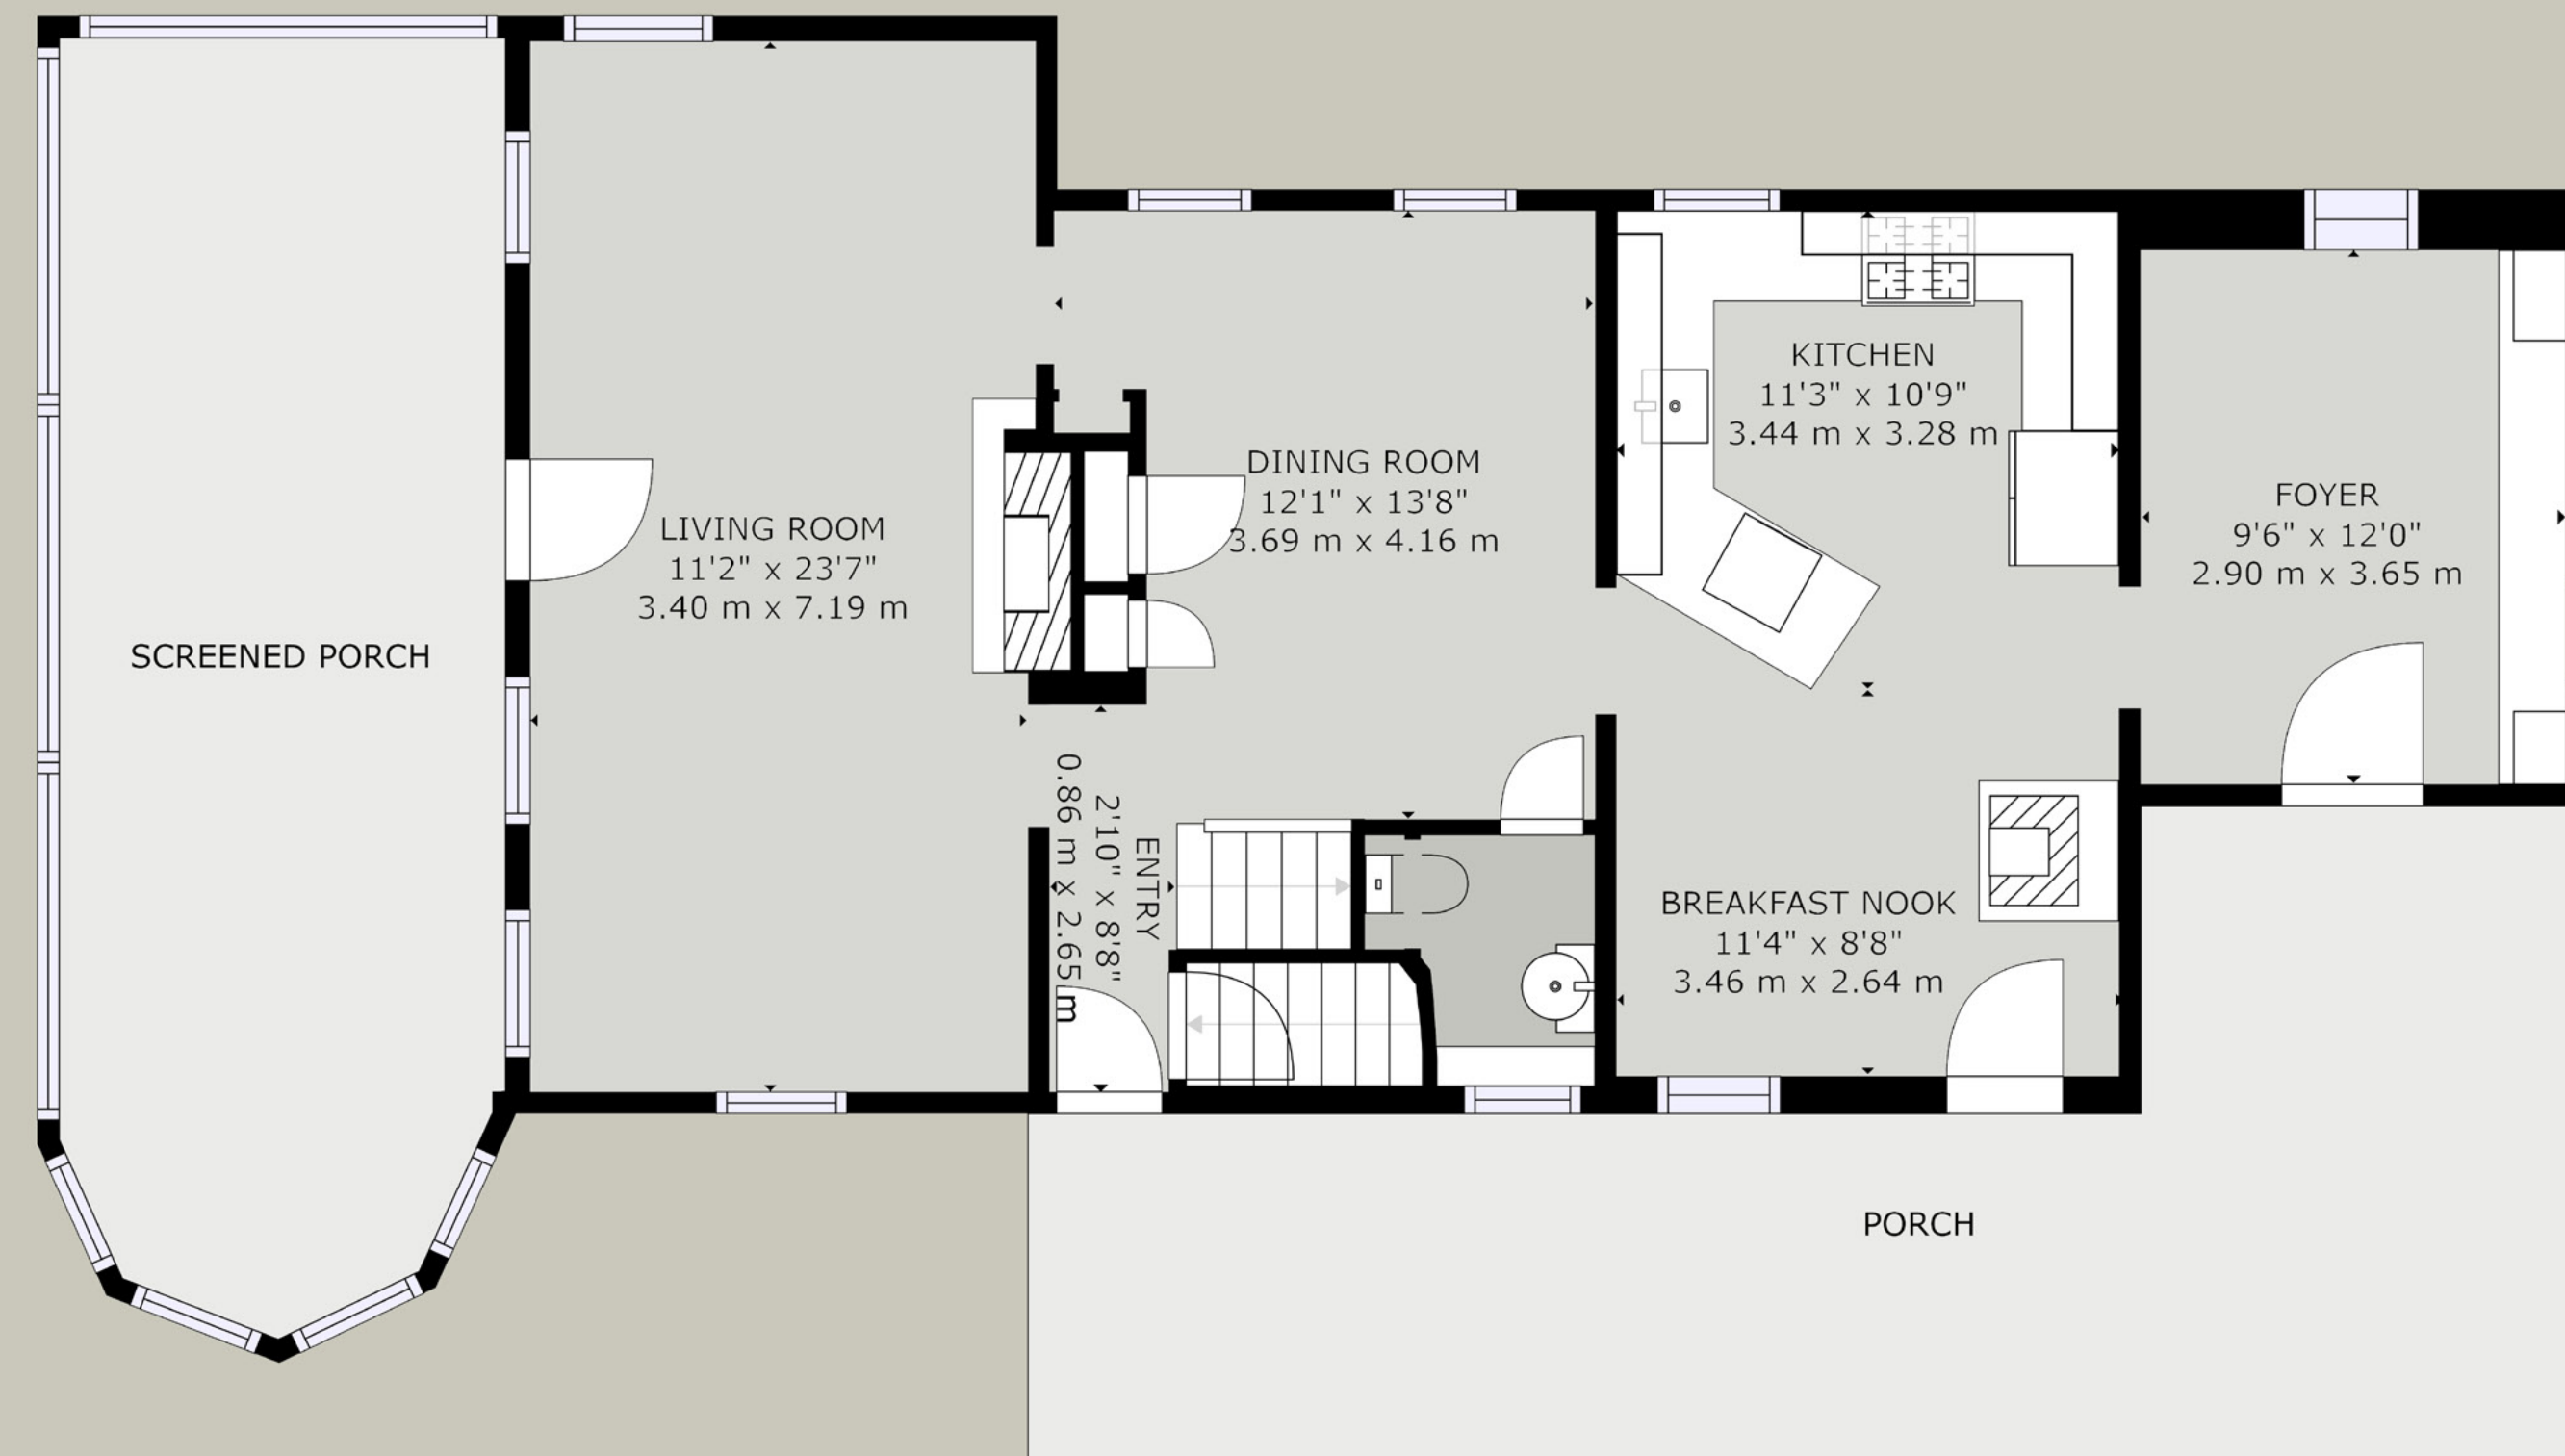

THE LILLIE K. TEAM

PROPERTY NAME

Ives Farm

LOCATION

Claverack, New York

TOTAL APPROXIMATE LIVING SPACE

2,610 sq ft | 242.5 m²

for showings, email info@lilliekteam.com

FLOOR 2

FLOOR 3

FLOOR 1